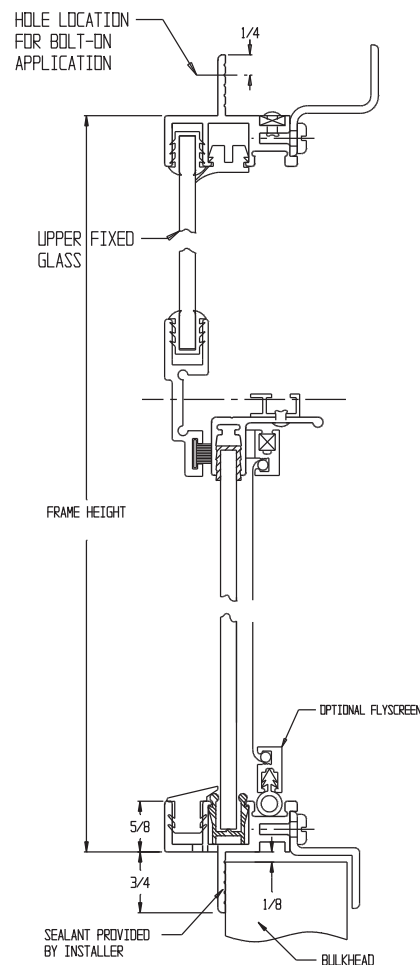

BECLAWAT

71938 - Half Raised Alum. Vert. Slider Clamp-on/Bolt-on

For more information
Call: 613-966-5611

Email:
info@beclawat.com

This light marine vertical sliding aluminum window is available in custom shapes and sizes. The sliding glass pane moves from the bottom to the top and has 3 latch positions.

This window has a clamp or bolt-on style frame. It will suit a glass thickness of **5mm** only.

Pictured window has a clear anodized finish frame with radius corners and a removable sliding screen. Other finishes and tinted glass are available. Tempered glass is preferred.