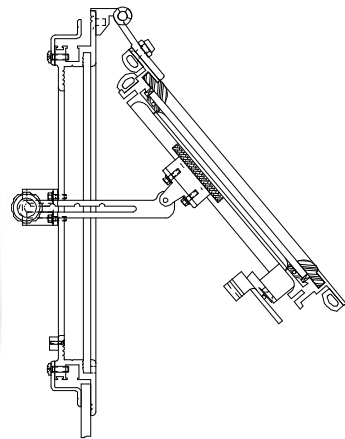

For more information
Call: 613-966-5611

Email:
info@beclawat.com

BECLAWAT Manufacturing Inc.
90 Hanna Crt. Belleville, ON K8P 5H2 Canada
Ph: 613-966-5611 Fx: 613-966-0878 www.beclawat.com