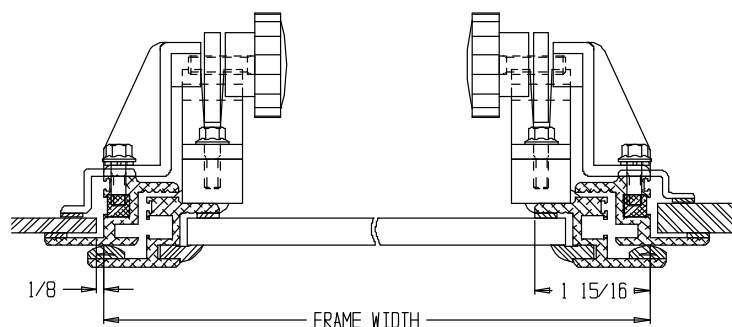

BECLAWAT Manufacturing Inc.
90 Hanna Crt. Belleville, ON K8P 5H2 Canada
Ph: 613-966-5611 Fx: 613-966-0878 www.beclawat.com