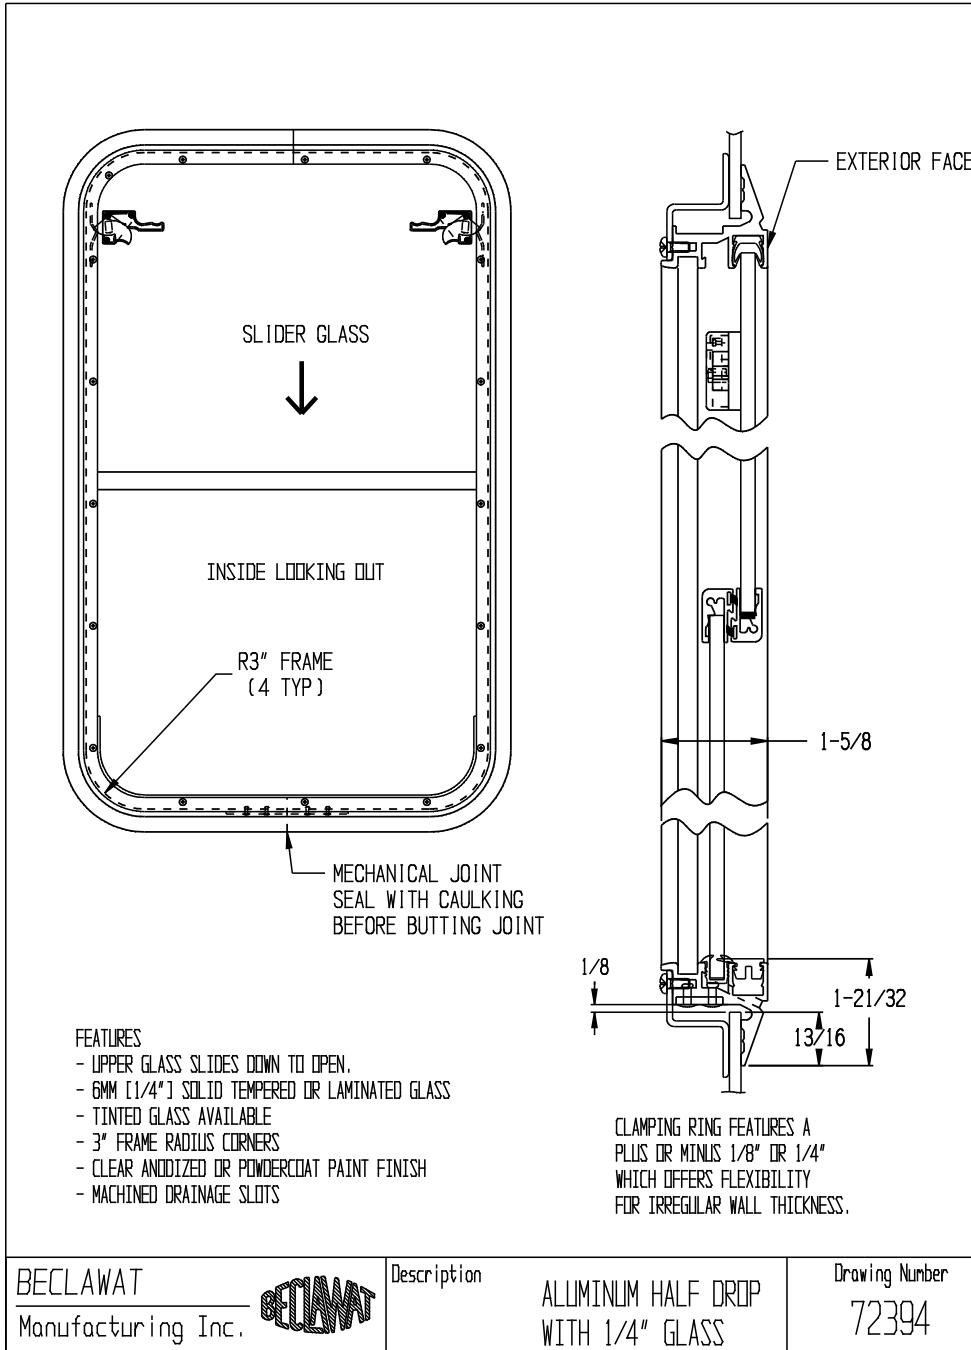

BECLAWAT

72394 - Half Drop Alum. Vert. Sliding Clamp-on/Bolt-on

This light marine vertical sliding aluminum window is available in custom shapes and sizes. The sliding glass pane moves from the top to the bottom and has 3 latch positions.

This window has a clamp-on style frame. It will suit a glass thickness of **6mm only**.

Pictured window has a clear anodized finish frame with radius corners and a removable sliding screen. Other finishes and tinted glass are available. Tempered glass preferred.